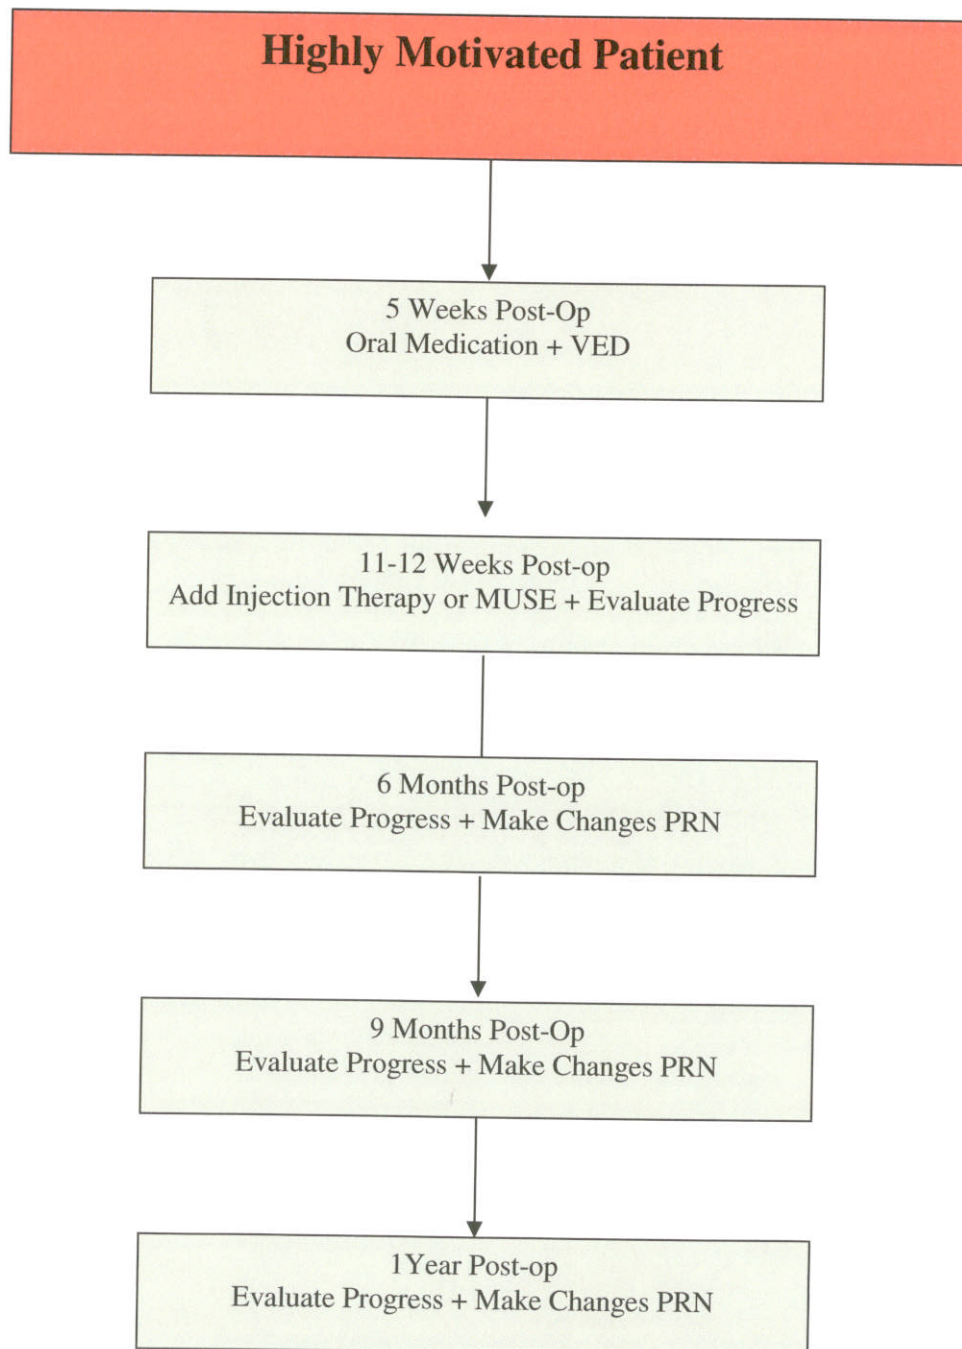

**The Ohio State University Comprehensive Cancer Center – James Cancer Hospital  
& Solove Research Institute**

**Dr. Vipul Patel – Robotic Prostatectomy ED Protocol**

**The Ohio State University Comprehensive Cancer Center – James Cancer Hospital  
& Solove Research Institute**

**Dr. Vipul Patel – Robotic Prostatectomy ED Protocol**

**The Ohio State University Comprehensive Cancer Center – James Cancer Hospital  
& Solove Research Institute**

**Dr. Vipul Patel – Robotic Prostatectomy ED Protocol**